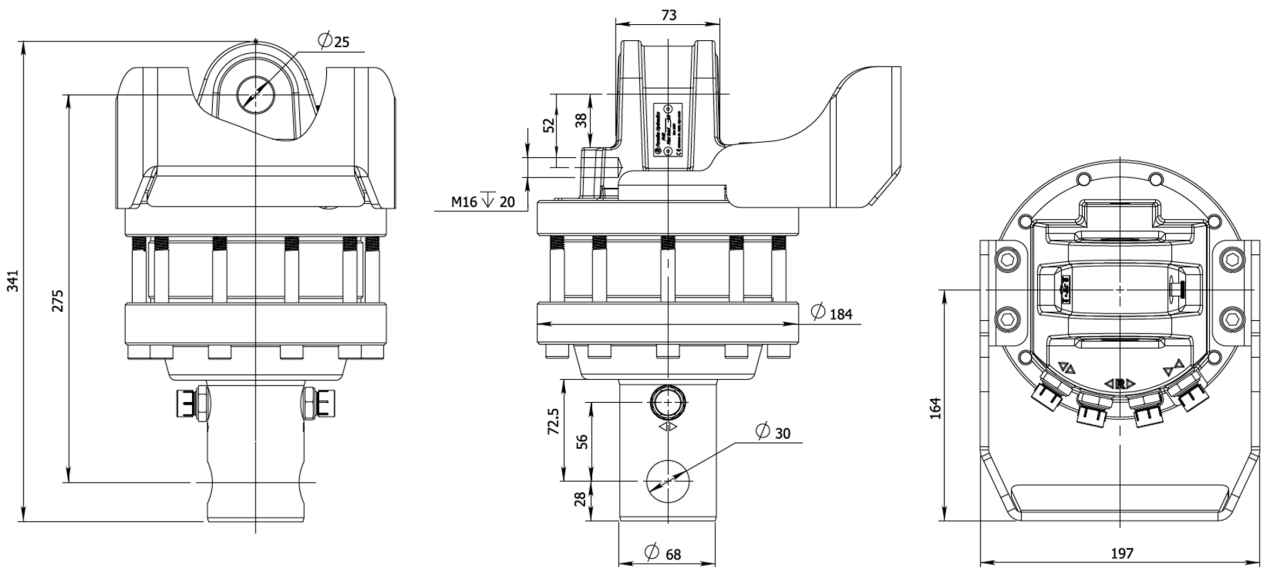

KEY FEATURES

- Improved performance
- Endless rotation
- High torque
- Optimized positioning performance
- Extra reinforced hose protection included

MODEL SPECIFICATIONS

IVR 5.68	28	5,5	250/300	22	360°	1300	3/8"	20	6
----------	----	-----	---------	----	------	------	------	----	---